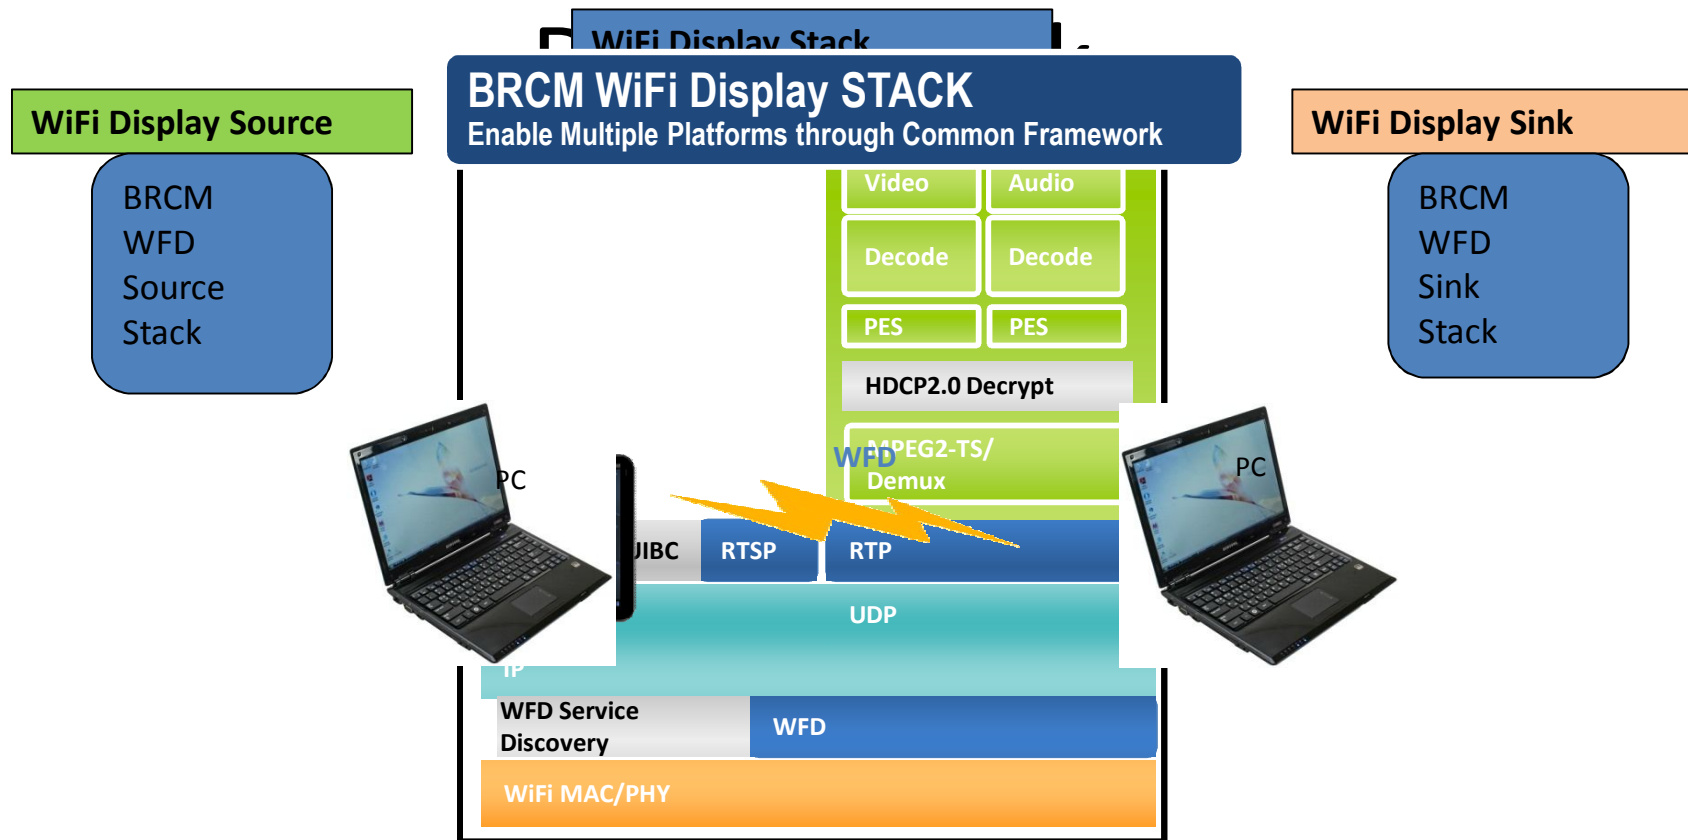

BRCM Leadership – Common WiFi