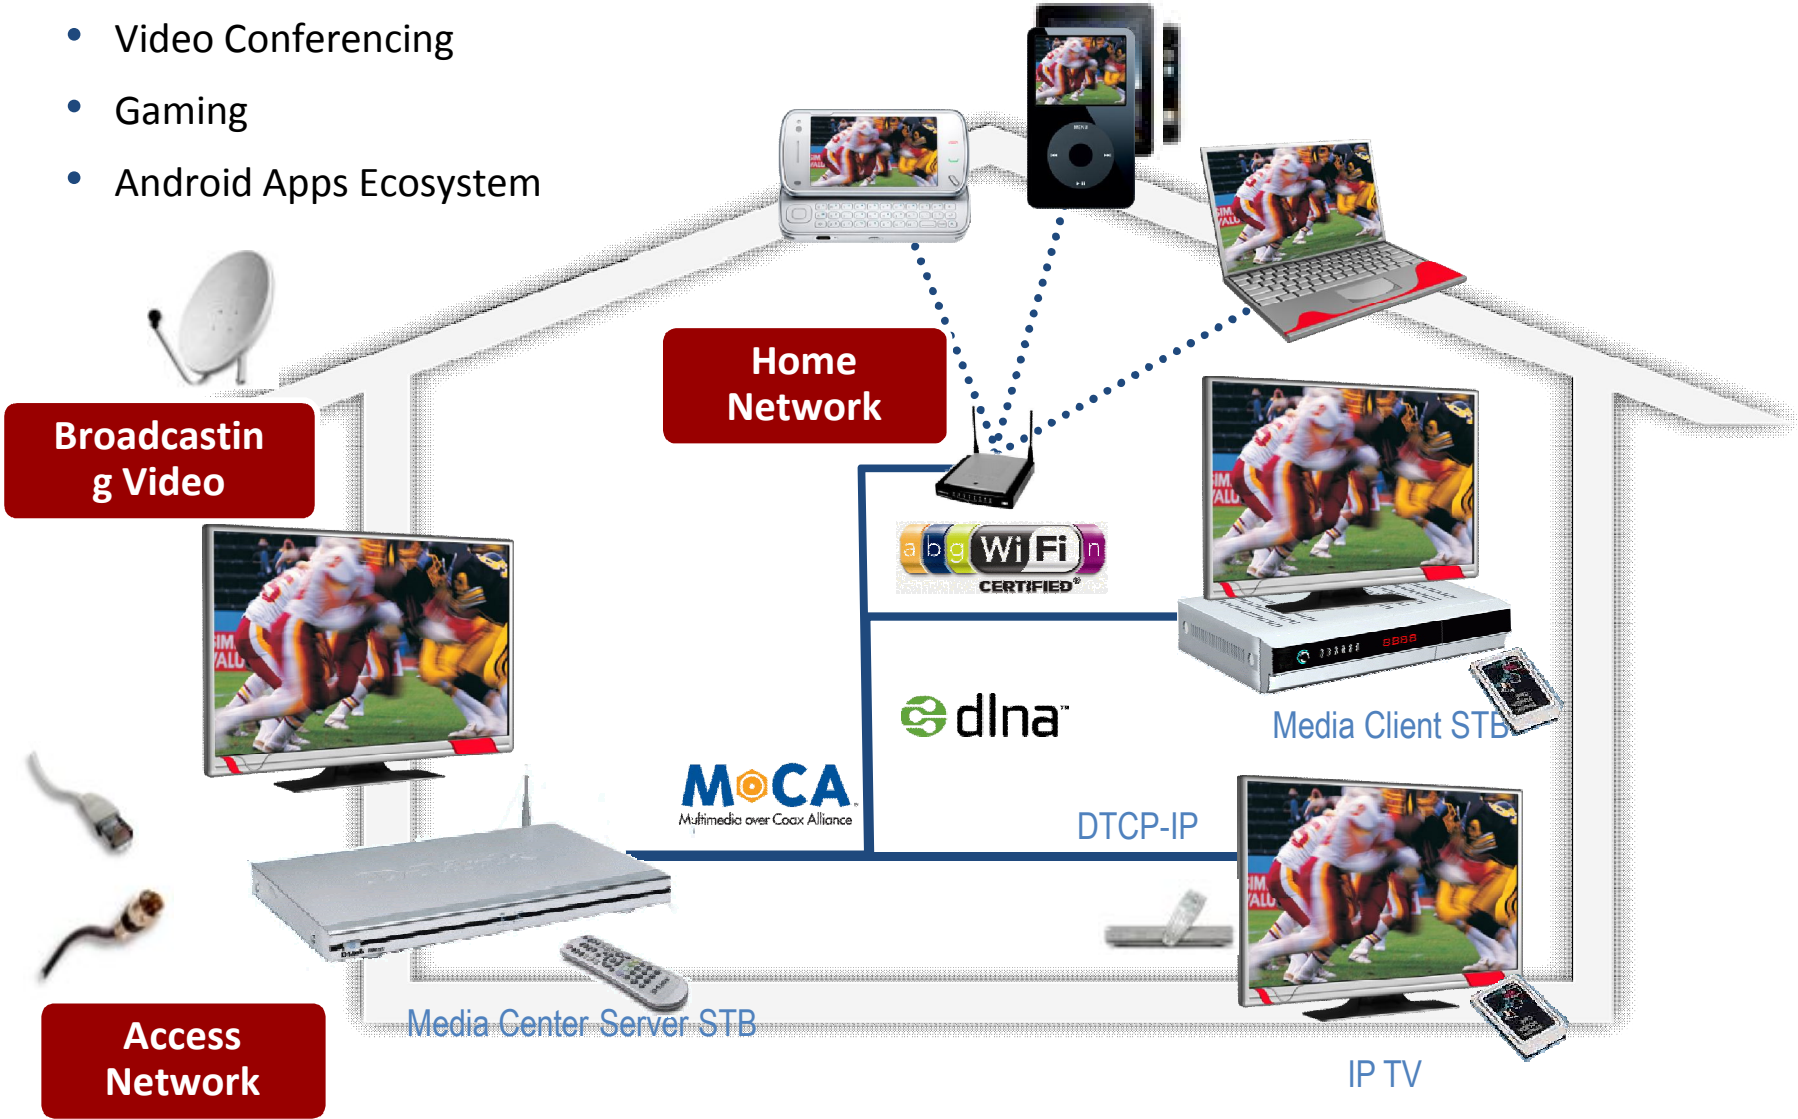

Home Gateways Enable New Applications

- Video Conferencing
- Gaming
- Android Apps Ecosystem