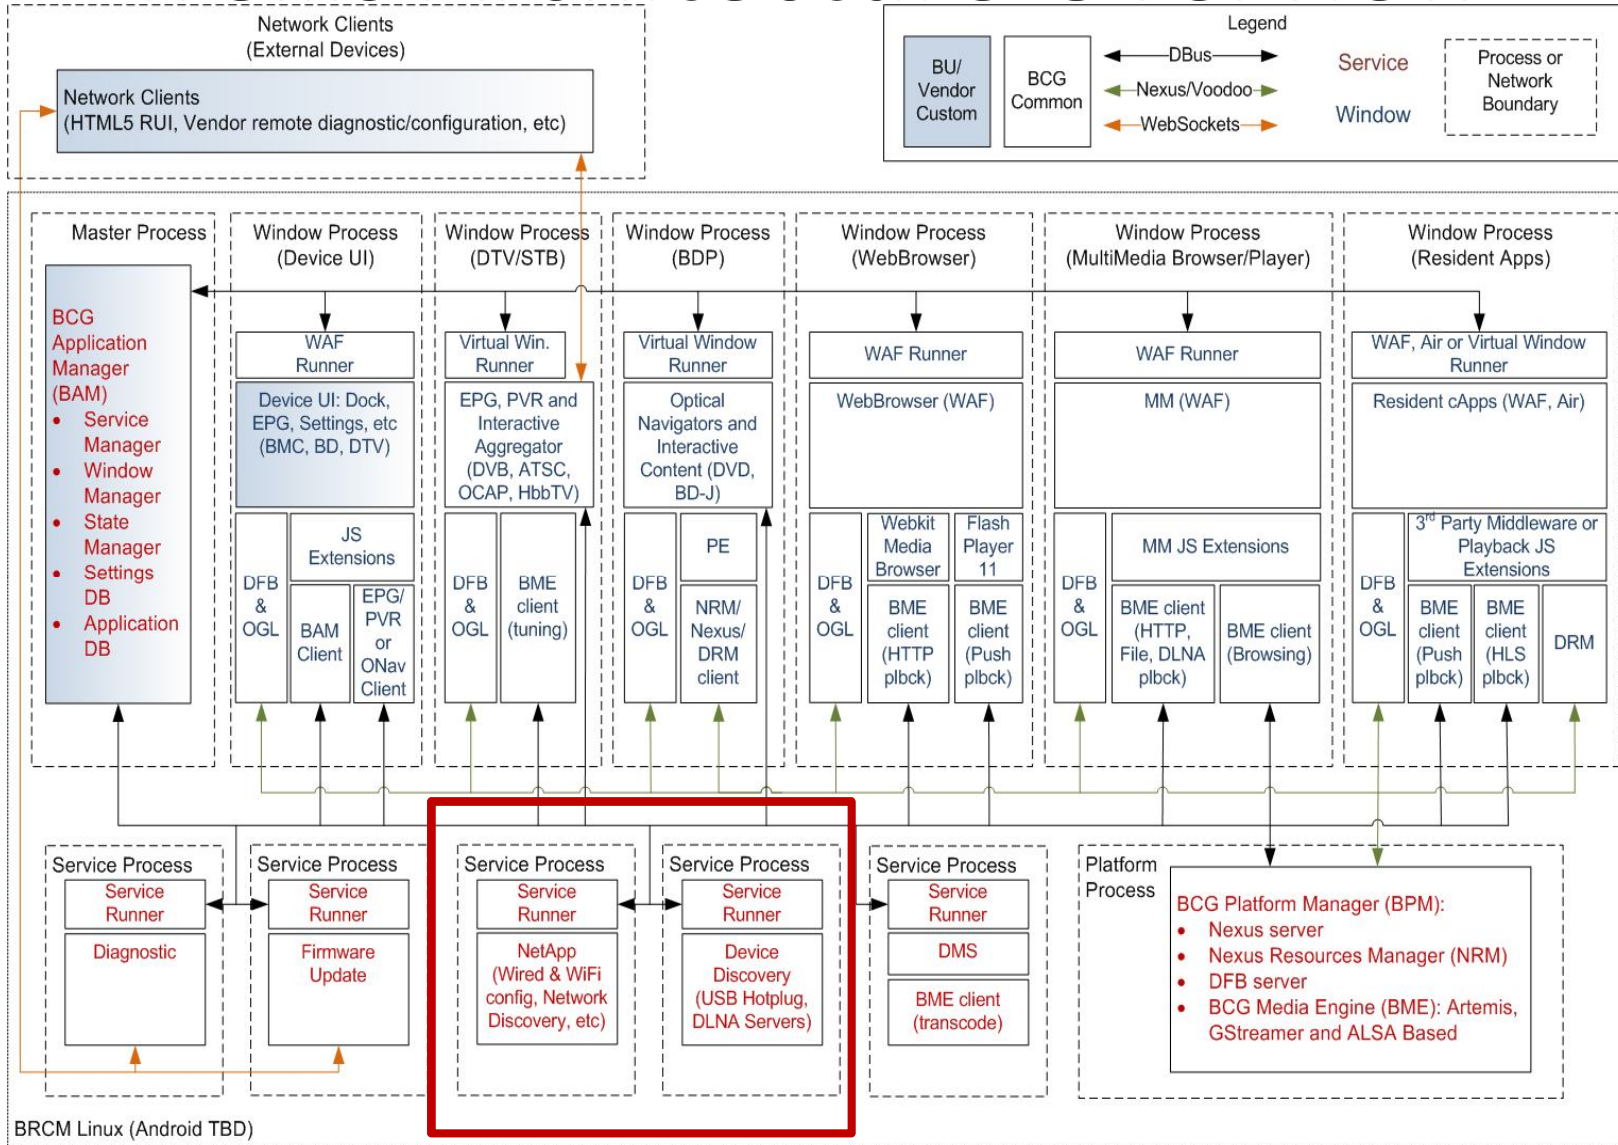

Trellis Architecture Overview