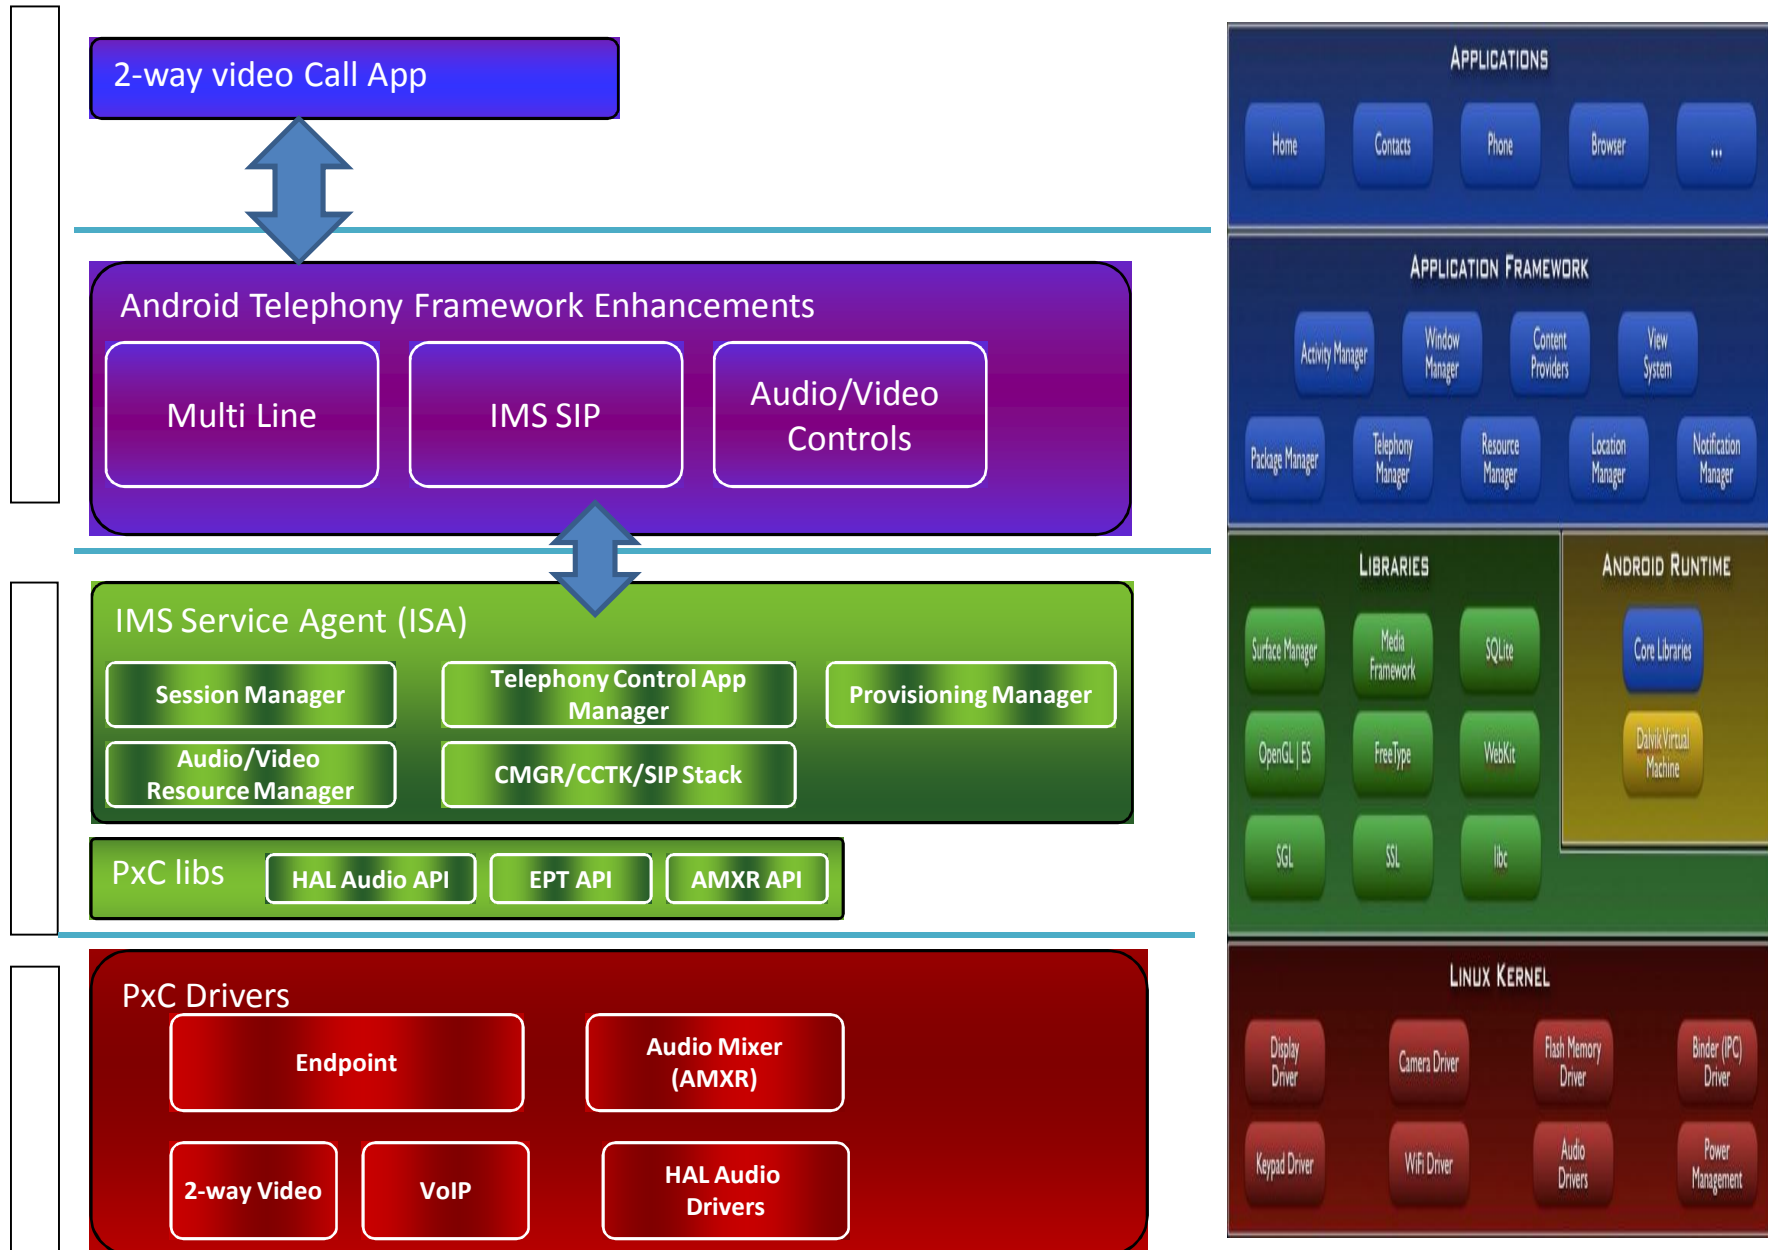

Android Architecture leveraging PhonexChange components and More

reserved.