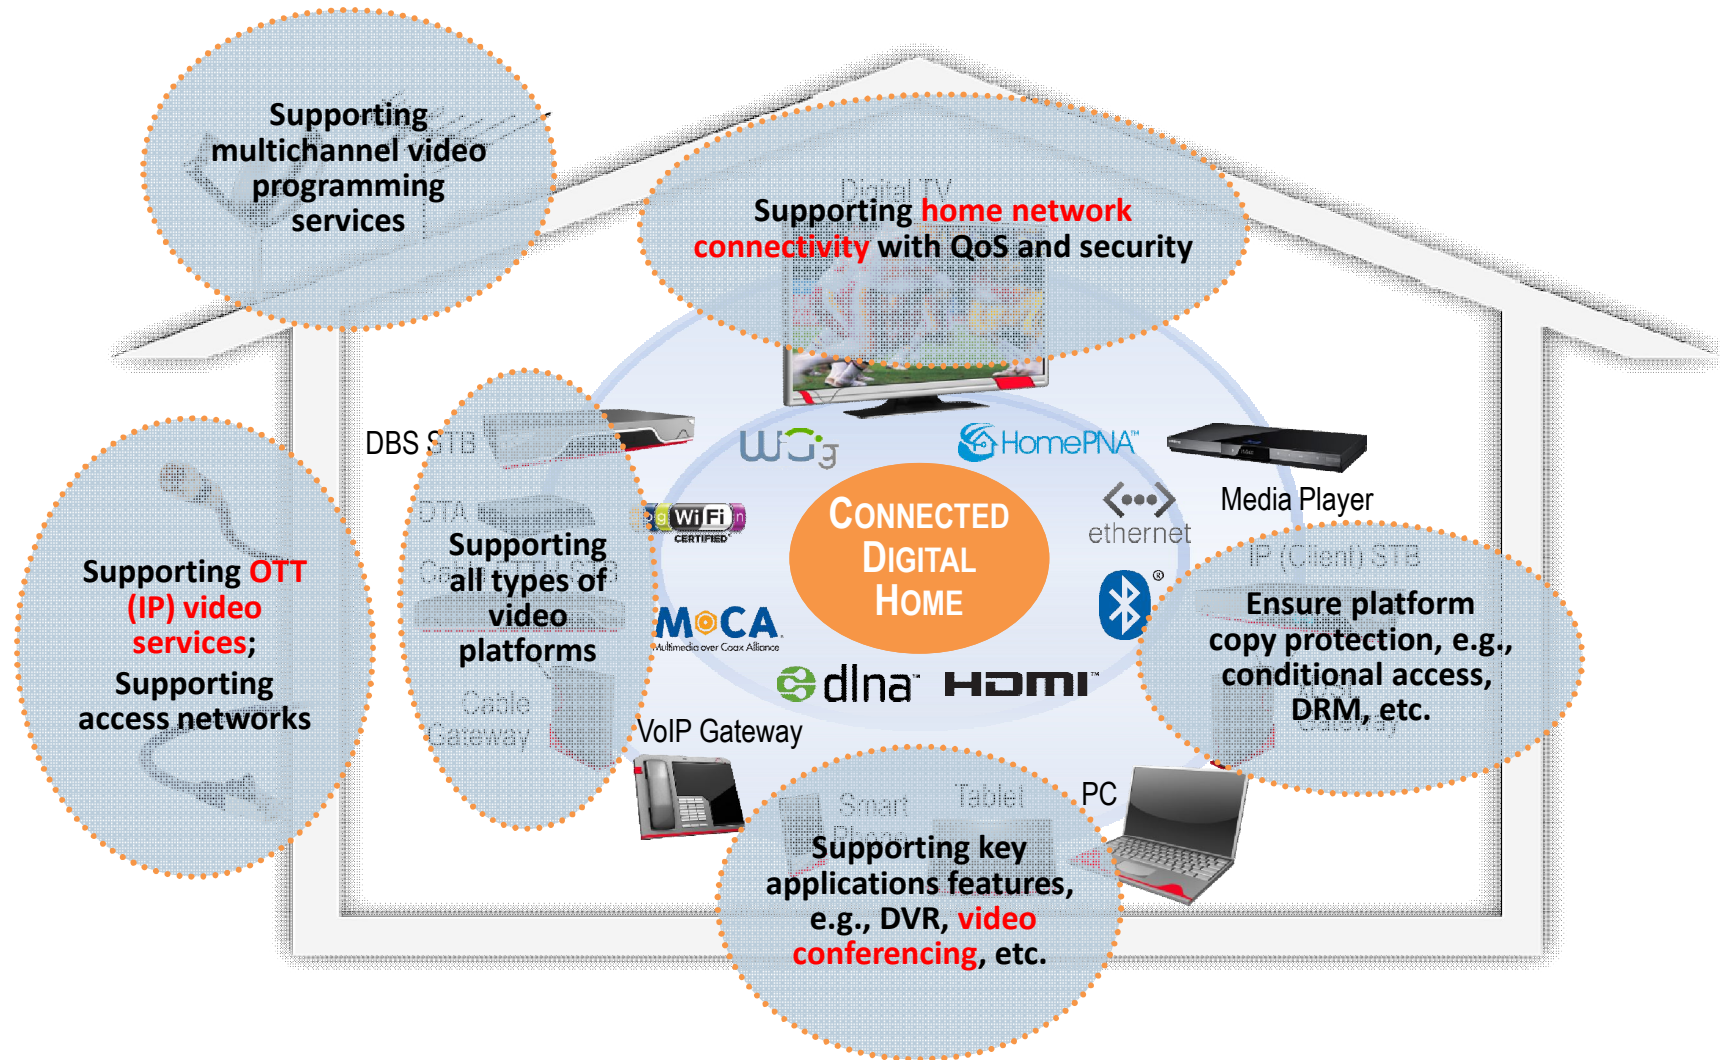

# Overview

- Audio and Video Processing Technologies in Broadband SoCs
- Some Applications Basing on Wireless Device
  - Integrated Home Gateway Server
  - Wifi Display and Direct, in Home Digital Network
  - Other New Applications Enabled in Home Gateways
  - Challenges
- Wireless Solutions Introduction
  - Wifi
  - Bluetooth
  - NFC

# Top-Level Video Requirements Needed to Make the Connected Digital Home a Reality

Video Applications		Key Technologies
Multi-Platform Video Delivery		Multi-Program Tuning and Demodulation, Multi-Stream Multiplexing and De-Multiplexing, Multi-Stream and Multi-Format Video Decoding and Encoding and Advanced Security and DRM
Multi-room DVR		Multi Streams Server-based Trick Mode
Gaming		High Performance 2D/3D Graphics Processing such as OpenGL ES 2.0 and OpenVG
Android Application		Ice Cream Sandwich, Adobe Flash, Connected Home App
Home Media Server		HTTP-Based Adaptive Streaming, e.g. Apple HTTP Live Streaming (HLS), Microsoft Smooth Streaming. HTTP progressive download, e.g. YouTube, HTML progressive download (HTML5 <video> tag)
Video Conferencing		Low-Latency Encoding and Transcoding for Supporting Video Phone

# What is Wi-Fi Direct?

- Wi-Fi Direct is an emerging specification aimed at making often **temporary WLAN connections** easier to establish
- Multiple interesting use cases
  - Two mobile devices that wish to exchange data, play a multi-player game, etc but have no existing WLAN connection
  - One mobile device wants to share multimedia (pictures, videos, songs, etc.) to another device (such as a television, or a STB) at a friends house
  - One company visiting another company's campus wants to connect to a wireless projector or printer
- In all cases, no permanent network information need be shared to make connections
  - Home user doesn't have to give out his WPA-PSK passphrase
  - Corporate user doesn't have to compromise company security policies