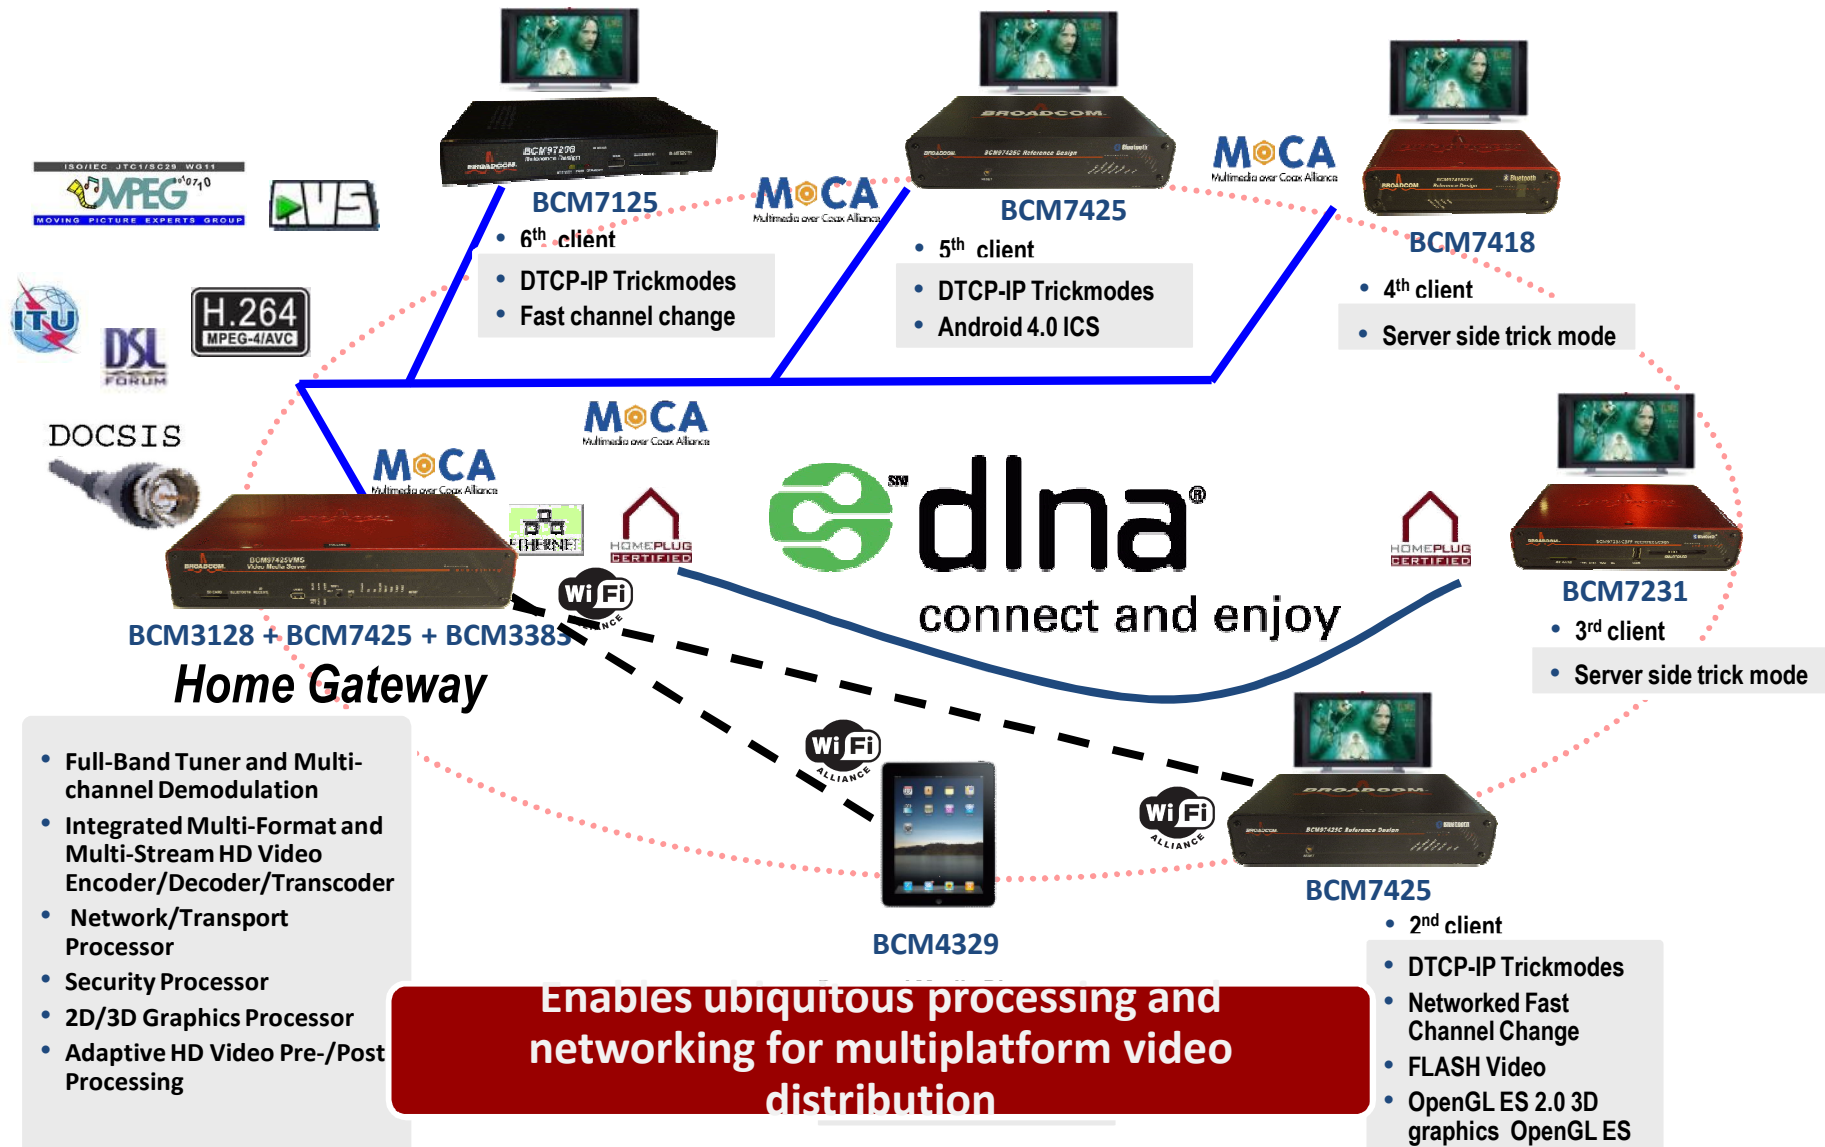

# What is Wi-Fi Direct?

- Wi-Fi Direct is an emerging specification aimed at making often **temporary WLAN connections** easier to establish
- Multiple interesting use cases
  - Two mobile devices that wish to exchange data, play a multi-player game, etc but have no existing WLAN connection
  - One mobile device wants to share multimedia (pictures, videos, songs, etc.) to another device (such as a television, or a STB) at a friends house
  - One company visiting another company's campus wants to connect to a wireless projector or printer
- In all cases, no permanent network information need be shared to make connections
  - Home user doesn't have to give out his WPA-PSK passphrase
  - Corporate user doesn't have to compromise company security policies

## New Applications Enabled in Home Gateway

- OTT (Over The Top) for IPTV Application
  - Broadcom NetApp API
    - Wired interface(s)
    - Wireless interfaces
    - Bluetooth devices with commonly profiles
    - NFC for Payment and Context Aware Data Exchange
- Smart Box with Android System
  - Reference Integrated Application
- NGB (Next Generation Broadcast) Group for Cable Application
  - Home-Network Sub-Group and Access-Network Sub-Group
  - Wireless Sub-Group
  - Inter-Connection Sub-Group
  - Smart Terminals Sub-Group, for “Internet of Things”

# Trellis Architecture Overview

# Broadcom-based Devices Support All Relevant Technologies and Standards

- Connected Home Ecosystem Based on Broadcom's Technology

- Full-Band Tuner and Multi-channel Demodulation
- Integrated Multi-Format and Multi-Stream HD Video Encoder/Decoder/Transcoder
- Network/Transport Processor
- Security Processor
- 2D/3D Graphics Processor
- Adaptive HD Video Pre-/Post Processing