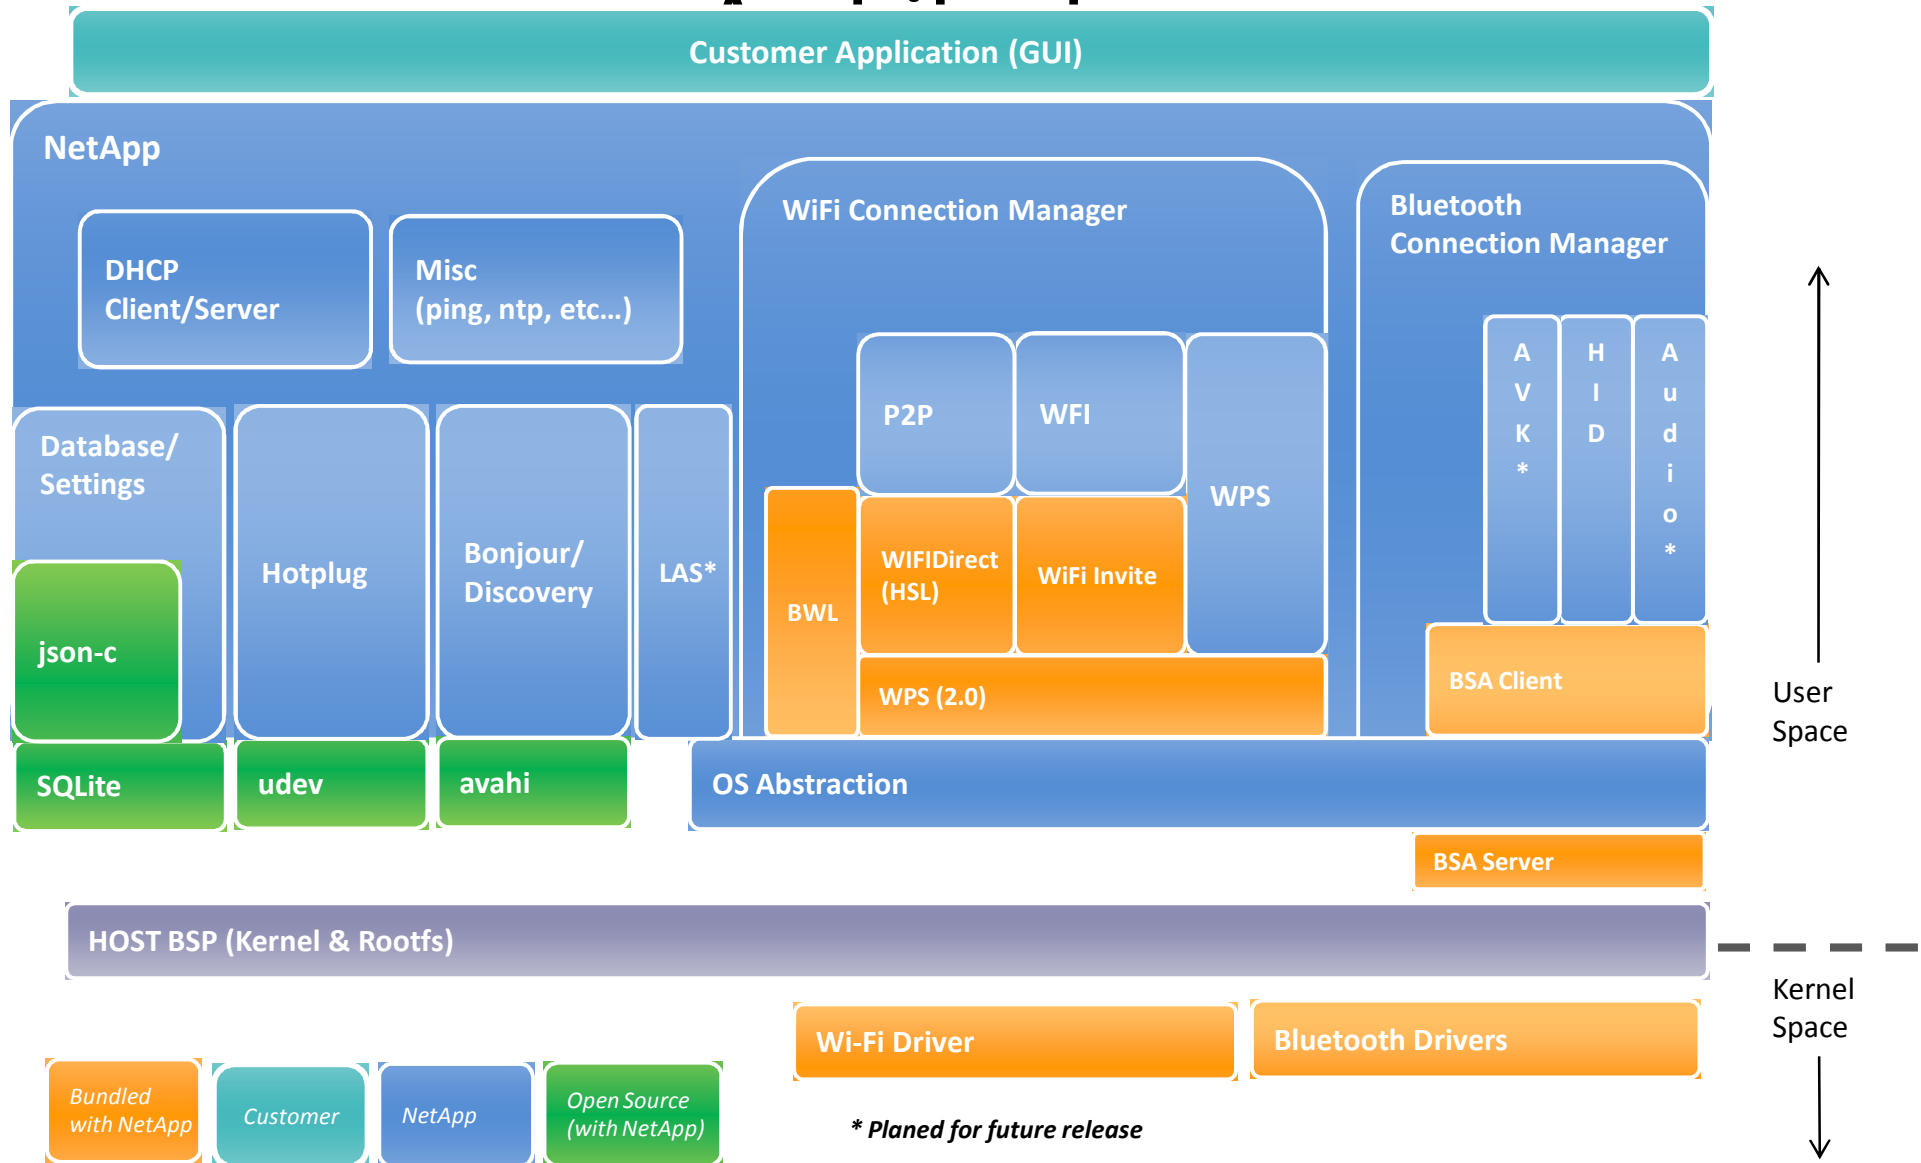

# What is Wi-Fi Direct?

- Wi-Fi Direct is an emerging specification aimed at making often **temporary WLAN connections** easier to establish
- Multiple interesting use cases
  - Two mobile devices that wish to exchange data, play a multi-player game, etc but have no existing WLAN connection
  - One mobile device wants to share multimedia (pictures, videos, songs, etc.) to another device (such as a television, or a STB) at a friends house
  - One company visiting another company's campus wants to connect to a wireless projector or printer
- In all cases, no permanent network information need be shared to make connections
  - Home user doesn't have to give out his WPA-PSK passphrase
  - Corporate user doesn't have to compromise company security policies

## New Applications Enabled in Home Gateway

- OTT (Over The Top) for IPTV Application
  - Broadcom NetApp API
    - Wired interface(s)
    - Wireless interfaces
    - Bluetooth devices with commonly profiles
    - NFC for Payment and Context Aware Data Exchange
- Smart Box with Android System
  - Reference Integrated Application
- NGB (Next Generation Broadcast) Group for Cable Application
  - Home-Network Sub-Group and Access-Network Sub-Group
  - Wireless Sub-Group
  - Inter-Connection Sub-Group
  - Smart Terminals Sub-Group, for “Internet of Things”

# Software Complexity – NetApp